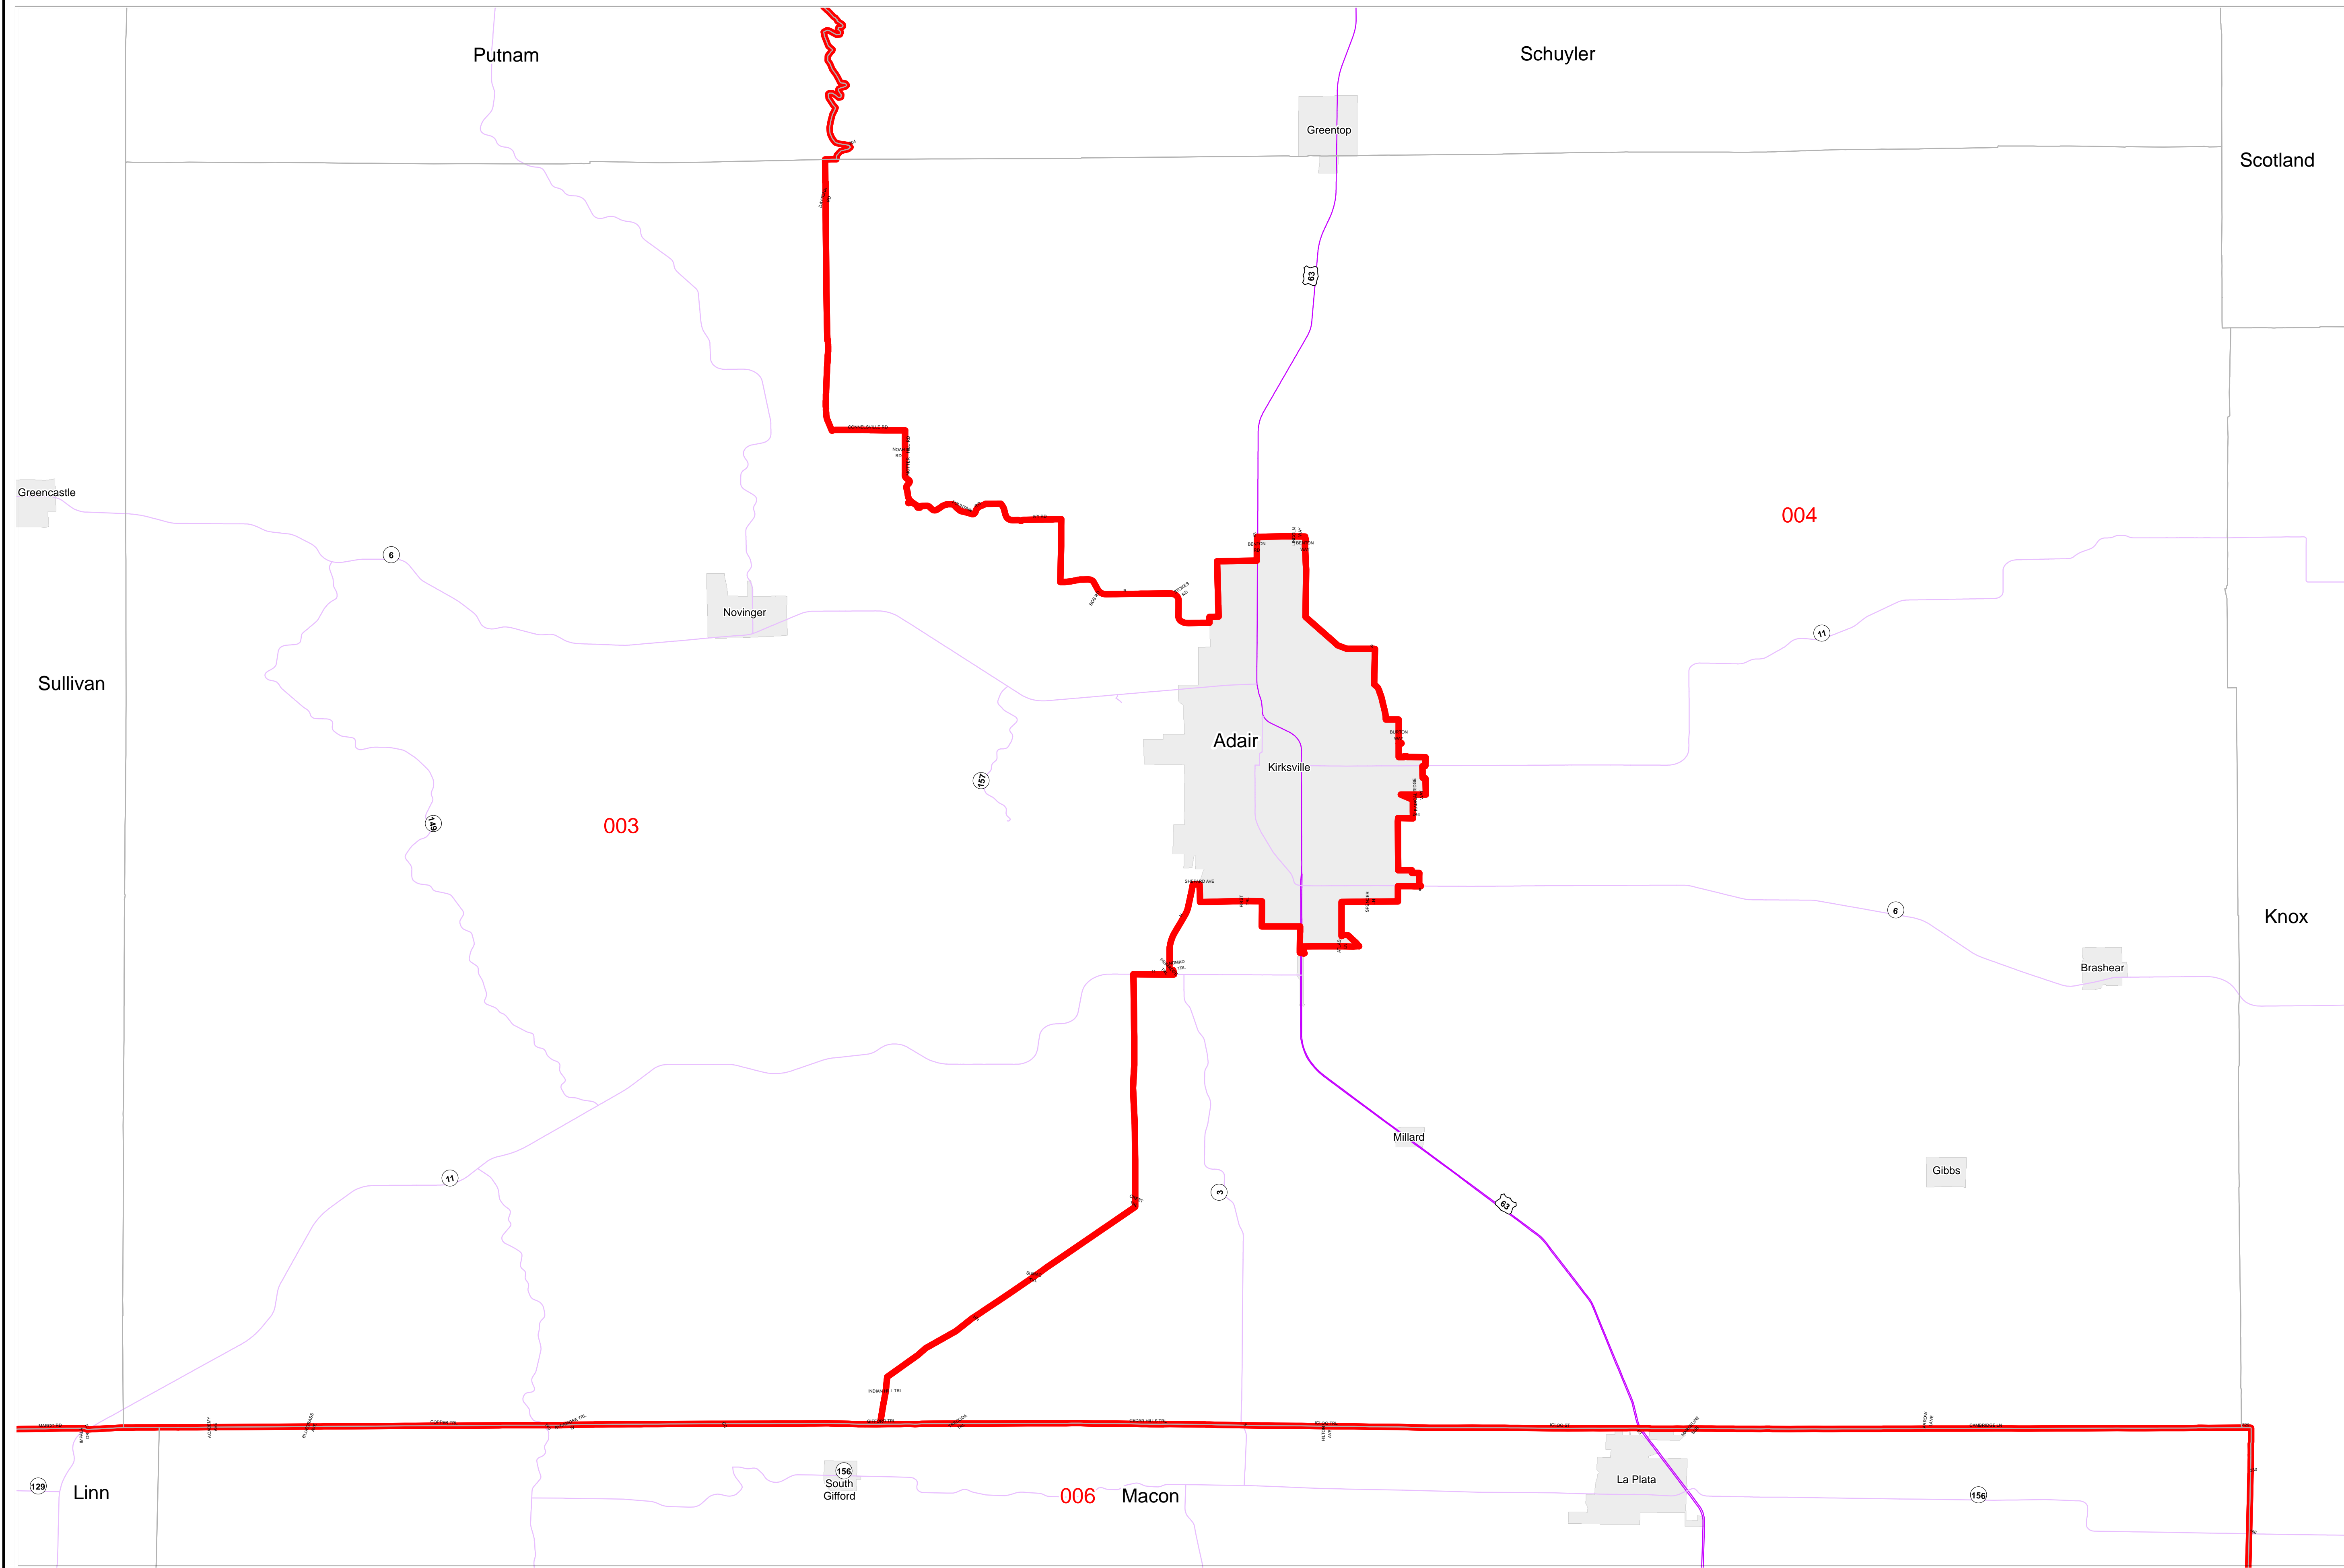

House Apportionment Plan 2011

Missouri Appellate Apportionment Commission